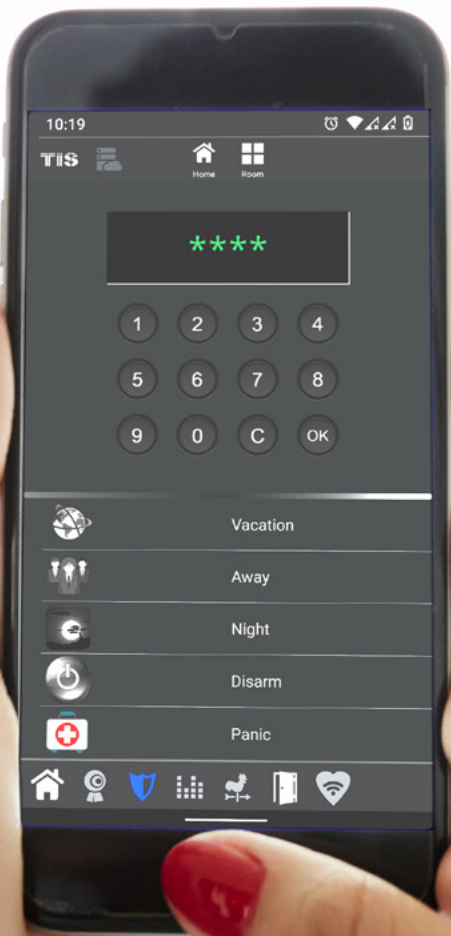

You can arm/disarm your security system in different modes, including vacation, away, day, or night. It's your call. Equipped with a built-in clock, this module can also be set to automatically arm/disarm these modes.

You can set your company's TIS Security Module to be disarmed at 8 a.m. every morning and to be armed at 7 p.m. every weekday evening. Moreover, the vacation mode can be automatically activated on the weekends.